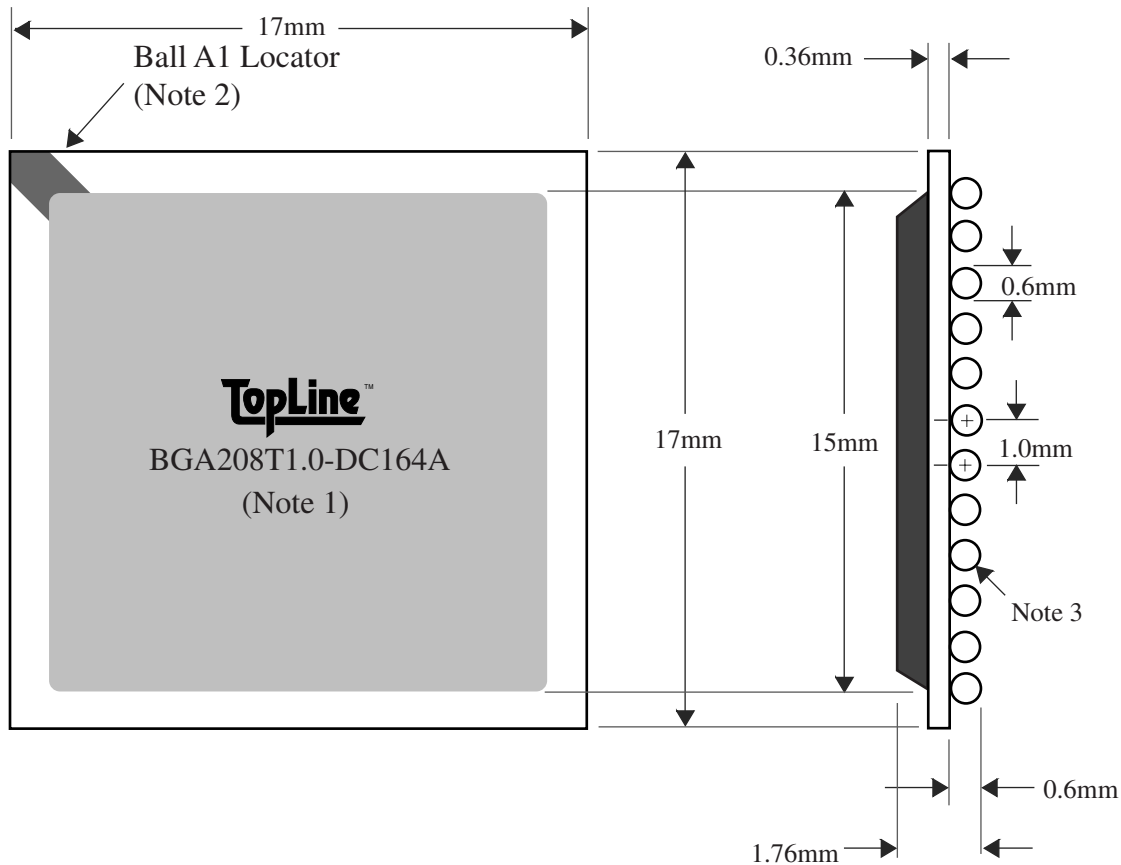

16 x 16

ROWS

4

CENTER

4 x 4

MAT'L

BT

BALL VIEW

BOTTOM SIDE (TOP X-RAY VIEW)

TEST VEHICLE BOARD

AFTER MOUNTING TO TEST BOARD

BGA208T1.0-DC164A

TEL 1-714-898-3830
info@topline.tv

<u>BALLS</u>	<u>PITCH</u>	<u>SIZE</u>	<u>MATRIX</u>	<u>ROWS</u>	<u>CENTER</u>	<u>MAT'L</u>
208	1.0mm	17mm SQ	16 x 16	4	4 x 4	BT

TOP VIEW

SIDE VIEW

NOTES		REVISIONS		
Note 1	Logo and part number centered White ink or laser marked	<u>Rev</u>	<u>Date</u>	<u>Changes</u>
Note 2	Ball A1 locator mark positioned in corner			
Note 3	Ball Material: 63/37 SnPb	PACKAGING TRAYS		
Note 4	Substrate Material: BT laminate	Tray BGATRAY17mm-6x15 Tray Quantity 90		